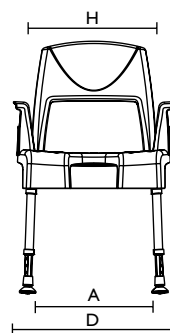

Aquatec **Pico 3 in 1**

- Stationary, height adjustable multifunctional shower chair
- Versatile: shower chair, commode or commode support frame
- Easy handling: toilet pan can be removed from all four sides
- Absolutely corrosion-free
- Armrests, backrest, toilet pan and toilet pan holder are included
- Seat height adjustable in 6 steps from 425 – 575 mm
- Very high ILoad capacity of 160 kg (25 stone)

Options and features

Pico 3 in 1 with one armrest

Pico 3 in 1 as commode support frame

Technical data

Order numbers	Aquatec Pico 3 in 1
Shower chair complete	1525887
Universal soft seat	1526032

Dimensions	
Seat width	430 mm (A)
Seat depth	420 mm (B)
Seat height	425 - 575 mm (C)
Total width	575 mm (D)
Total depth	520 mm (E)
Total height	825 - 975 mm (F)
Height to armrests	605 - 755 mm (G)
Width between the armrests	430 mm (H)
Graduation, height adjustment	25 mm
Height, ground to lower seat edge:	
with holder for toilet pan	340 - 490 mm
without holder for toilet pan	375 - 525 mm
Width, cut out in seat plate	215 mm
Depth, cut out in seat plate	250 mm
Graduation, height adjustment	25 mm

More info	
Weight, shower chair complete	4,8 kg
Load capacity	160 kg! (25 stone)
Colour	White
Warranty	3 years

Aquatec **Pico 3 in 1**

Pico 3 in 1 with universal soft seat