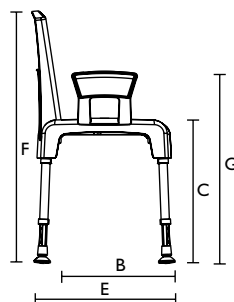

Aquatec **Pico 3 in 1**

- Stationary, height adjustable multifunctional shower chair
- Versatile: shower chair, commode or commode support frame
- Easy handling: toilet pan can be removed from all four sides
- Absolutely corrosion-free
- Armrests, backrest, toilet pan and toilet pan holder are included
- Seat height adjustable in 6 steps from 425 – 575 mm
- Very high ILoad capacity of 160 kg (25 stone)

Options and features

Pico 3 in 1 with one armrest

Pico 3 in 1 as commode support frame

Technical data

Order numbers	Aquatec Pico 3 in 1
Shower chair complete	1525887
Universal soft seat	1526032

Dimensions	
Seat width	430 mm (A)
Seat depth	420 mm (B)
Seat height	425 - 575 mm (C)
Total width	575 mm (D)
Total depth	520 mm (E)
Total height	825 - 975 mm (F)
Height to armrests	605 - 755 mm (G)
Width between the armrests	430 mm (H)
Graduation, height adjustment	25 mm
Height, ground to lower seat edge:	
with holder for toilet pan	340 - 490 mm
without holder for toilet pan	375 - 525 mm
Width, cut out in seat plate	215 mm
Depth, cut out in seat plate	250 mm
Graduation, height adjustment	25 mm

More info	
Weight, shower chair complete	4,8 kg
Load capacity	160 kg! (25 stone)
Colour	White
Warranty	3 years

Aquatec **Pico 3 in 1**

Pico 3 in 1 with universal soft seat